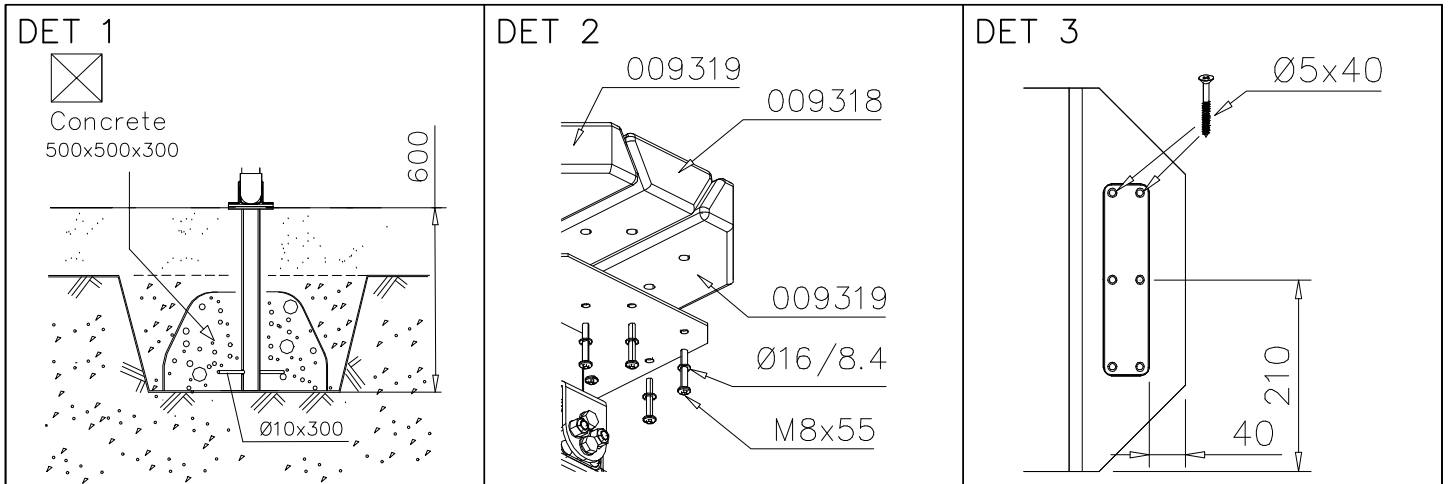

① 009376	PCS	② 009374	PCS
	2		1
		2820x180x145	
③ 009319	PCS	④ 980151	PCS
	4		24
420x145x70		Ø16/8.4	
⑤ 909851	PCS	⑥ 980102	PCS
	24		24
M8x55		Ø5x40	
⑦ 929346	PCS	⑧ 902487	PCS
	4		1
210x50		65x65	
⑨ 702286	PCS	⑩ 909506	PCS
	1		4
LAPPSET Group Ltd www.lappset.com		Ø3.5x13 A2	
90x50			

EN/ AS Impact Area 17.9 m².
 Falling Space 17.9 m²
 Max falling height 285 mm.